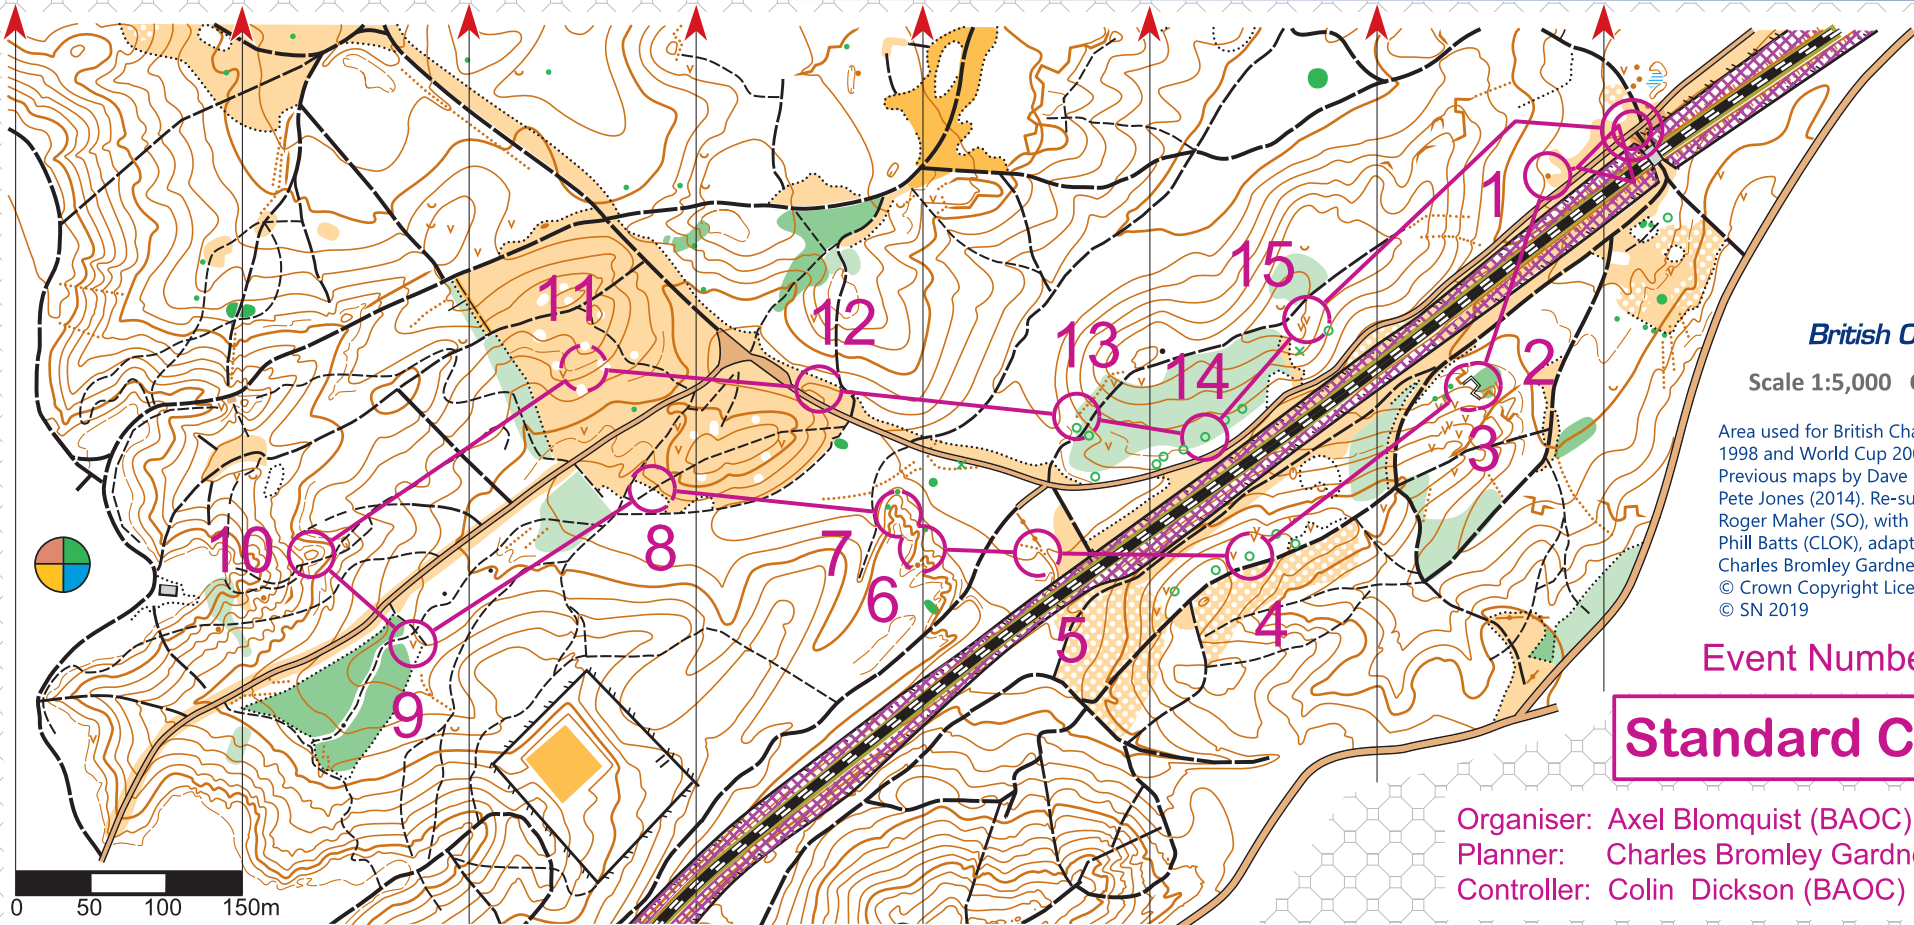

Jan Kjellström April 20th 2019

Mytchett (East)

PreO

Scale 1:5,000 Contours 2.5m

Area used for British Championships 1989, 1998 and World Cup 2005. Previous maps by Dave Peel (2008) and Pete Jones (2014). Re-surveyed 2019 by Roger Maher (SO), with LIDAR provided by Phill Batts (CLOK), adapted for TrailO by Charles Bromley Gardner (BAOC). © Crown Copyright Licence 100015287 © SN 2019

Event Number: 76464

Standard Course

Organiser: Axel Blomquist (BAOC)
 Planner: Charles Bromley Gardner (BAOC)
 Controller: Colin Dickson (BAOC)

JK19 PreO	
Std (A)	2.0 km
▷	↘
1 A-C	●
2 A-D	→ ↘ < ↓

3 A-C	┌┐	≡
4 A	↑ ↑	○
5 A-E	└┐	⋈
6 A-C	∩	
7 A	∩	

8 A-C	↗ ↘	×	↙
9 A-D	∨	○	
10 A-B	○		
11 A-E	⌘ ⌘	≡	
12 A-D	∩		

13 A-C	▨	✓
14 A	↑ ↑	○
15 A-C	↗ ∨	○
○ < 275 m > ○		

Time Limit: 105 min

www.condes.net 9.7.19 Wimborne Orienteers
 20190421-JK19_PreO.wcd